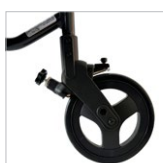

Slow Down Brake

Enables controlled walking speed. Delivered in pairs. Part no. 93122.