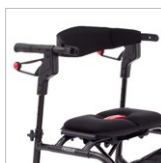

Features

Padded Backrest

Back comfort while seated. Can be flipped both ways and is included with the rollator.