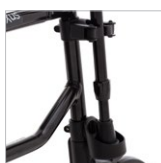

### Curb Climber

Allows the rollator to be slightly lifted onto a curb. Part no. 93315.