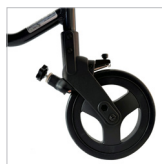

Accessories

Hard Basket

Basket ideal for shopping. Maximum load 4.5kg/10 lb. Part no. 4510.

Tray

Practical for resting lightweight items. Maximum load 2 kg/4.4lb. Part no. 93316.

Curb Climber

Allows the rollator to be slightly lifted onto a curb. Part no. 93315.

Cane or Umbrella Holder

Simplifies transport of a cane or umbrella. Part no. 93317.

Slow Down Brake

Enables controlled walking speed. Delivered in pairs. Part no. 93322.

Seat Cover

Waterproof seat cover that is easy to attach to the seat. Part no. 93313.