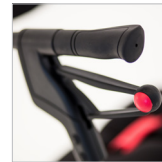

Anatomic Brake Handles

The anatomic brake handles are easy and comfortable to use.